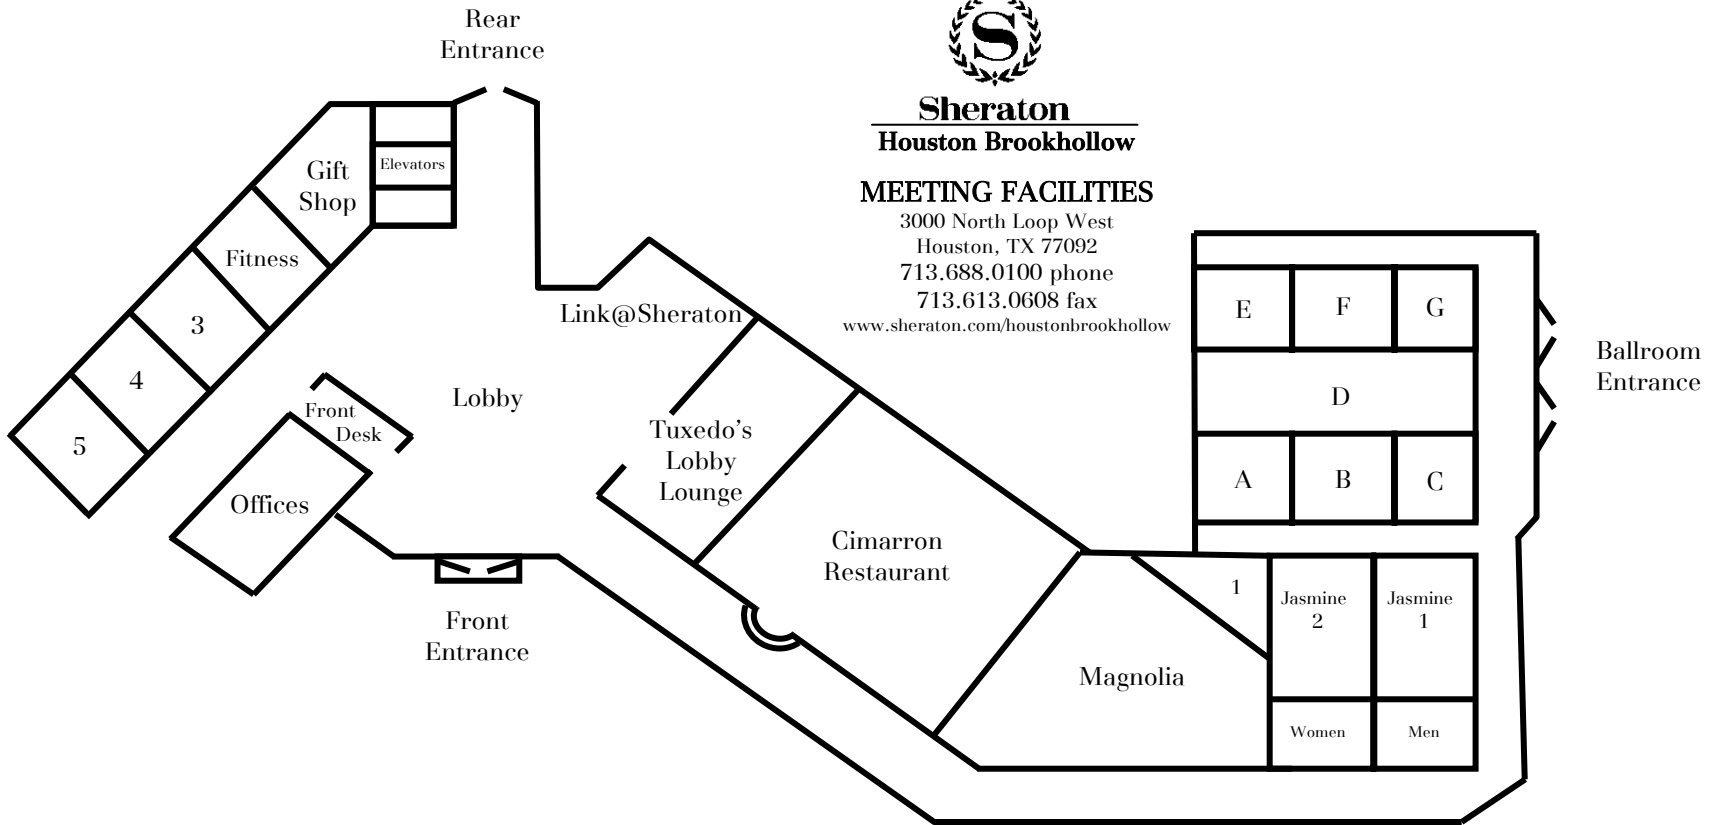

Sheraton
Houston Brookhollow

MEETING FACILITIES

3000 North Loop West
 Houston, TX 77092
 713.688.0100 phone
 713.613.0608 fax
www.sheraton.com/houstonbrookhollow

	Sq. Ft	Dimensions	Ceiling	Reception	Banquet	Theatre	Classroom	Conference
Grand Ballroom	8,000	80' x 100'	12'	1,000	800	1,000	600	NA
Salons A, C, E and G, each	759	23' x 33'	12'	60	60	75	40	30
Salon D	2,640	33' x 80'	12'	300	200	300	200	NA
Salons B and F, each	1,122	34' x 33'	12'	100	90	120	70	40
Jasmine 1 and 2, each	648	24' x 27'	12'	50	40	60	32	20
Jasmine 1 and 2, combined	1,296	24' 54'	12'	100	100	125	72	50
Magnolia	1,500		12'	100	100	125	72	50
Bridal Showroom (1)	300		12'	NA	NA	NA	NA	NA
Executive Boardroom(5)	336	24' x 14'	9'	NA	NA	NA	NA	16
Hawthorne (3)	500	14' x 20'	9'	50	30	40	24	20
Azalea (4)	500	25' x 20'	9'	50	30	40	24	20